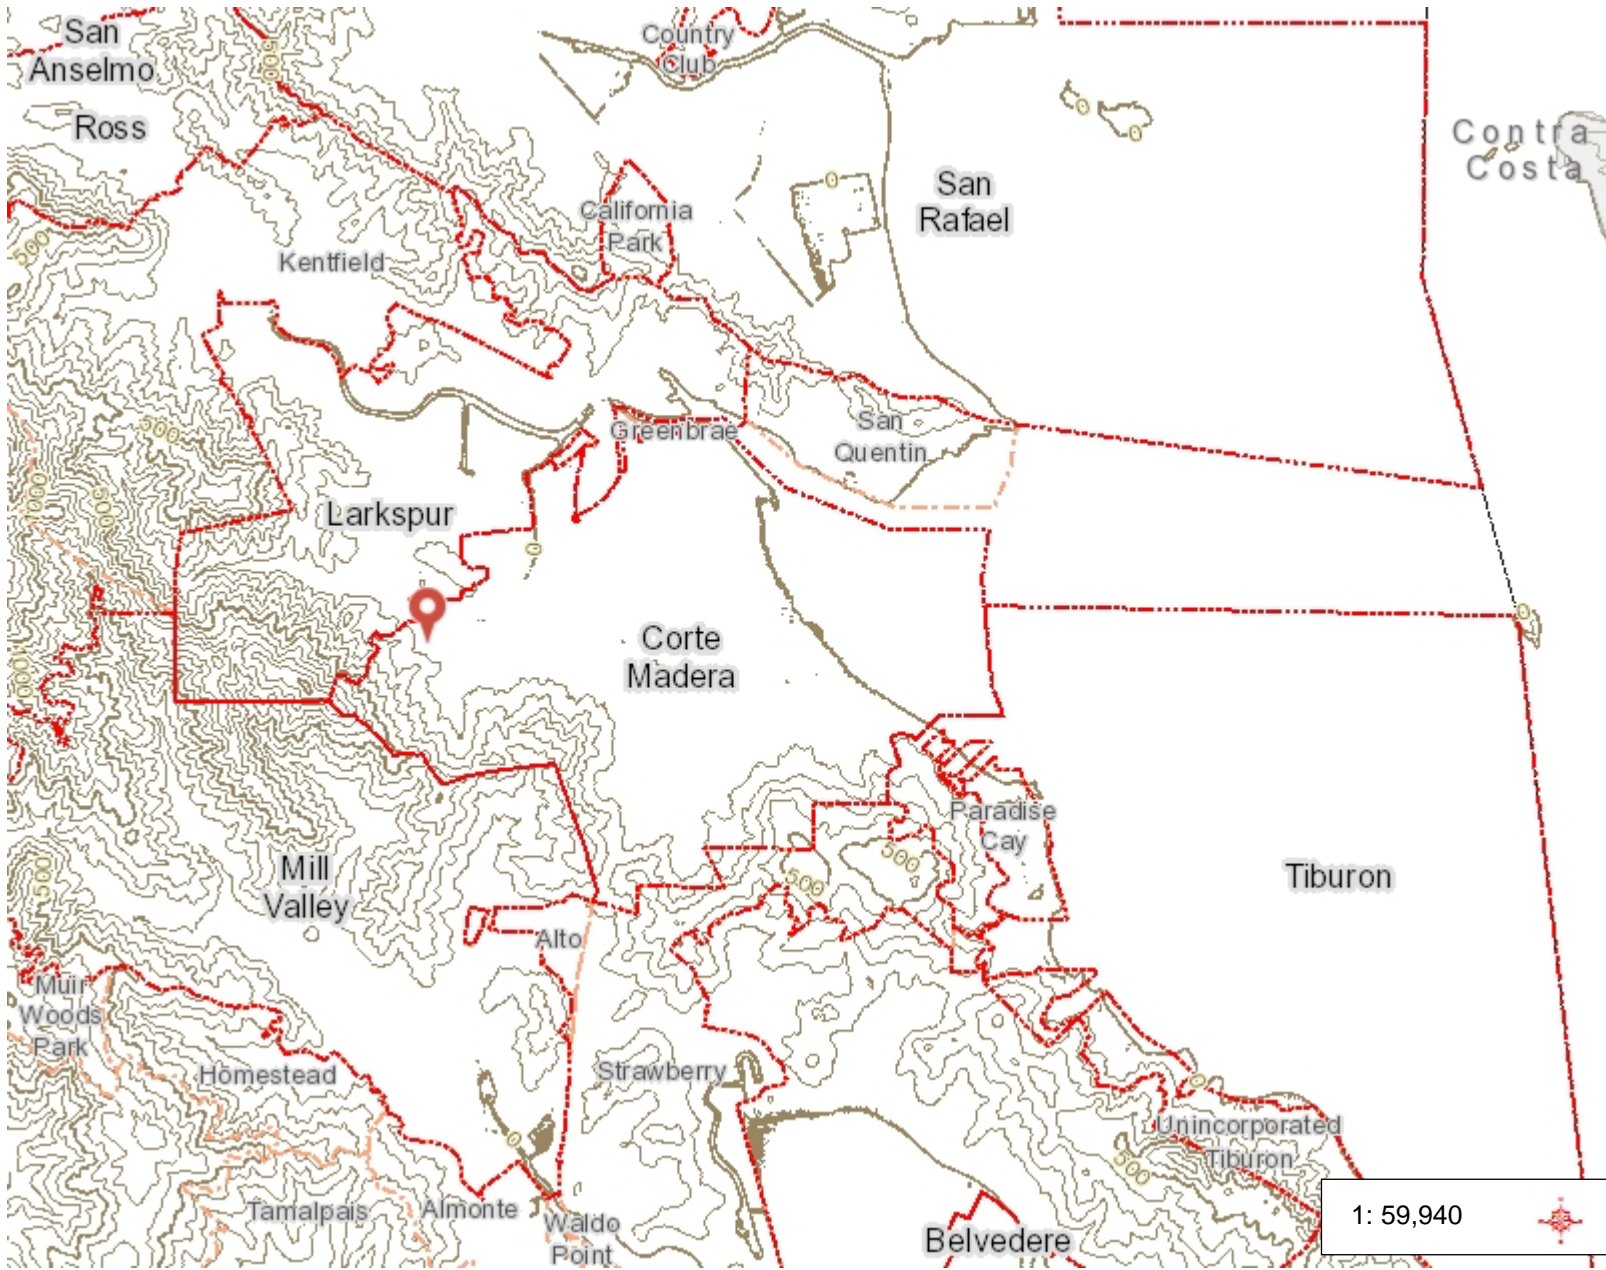

# Topography of Corte Madera

- Legend**
- City
  - Community
  - Marin County Legal Boundary
  - Other Bay Area County
  - 100-foot Elevation NAVD88
  - Interior
  - Index

1: 59,940

NAD\_1983\_HARN\_StatePlane\_California\_III\_FIPS\_0403\_Feet  
 © Latitude Geographics Group Ltd.

This map is a user generated static output from an Internet mapping site and is for reference only. Data layers that appear on this map may or may not be accurate, current, or otherwise reliable.  
 THIS MAP IS NOT TO BE USED FOR NAVIGATION