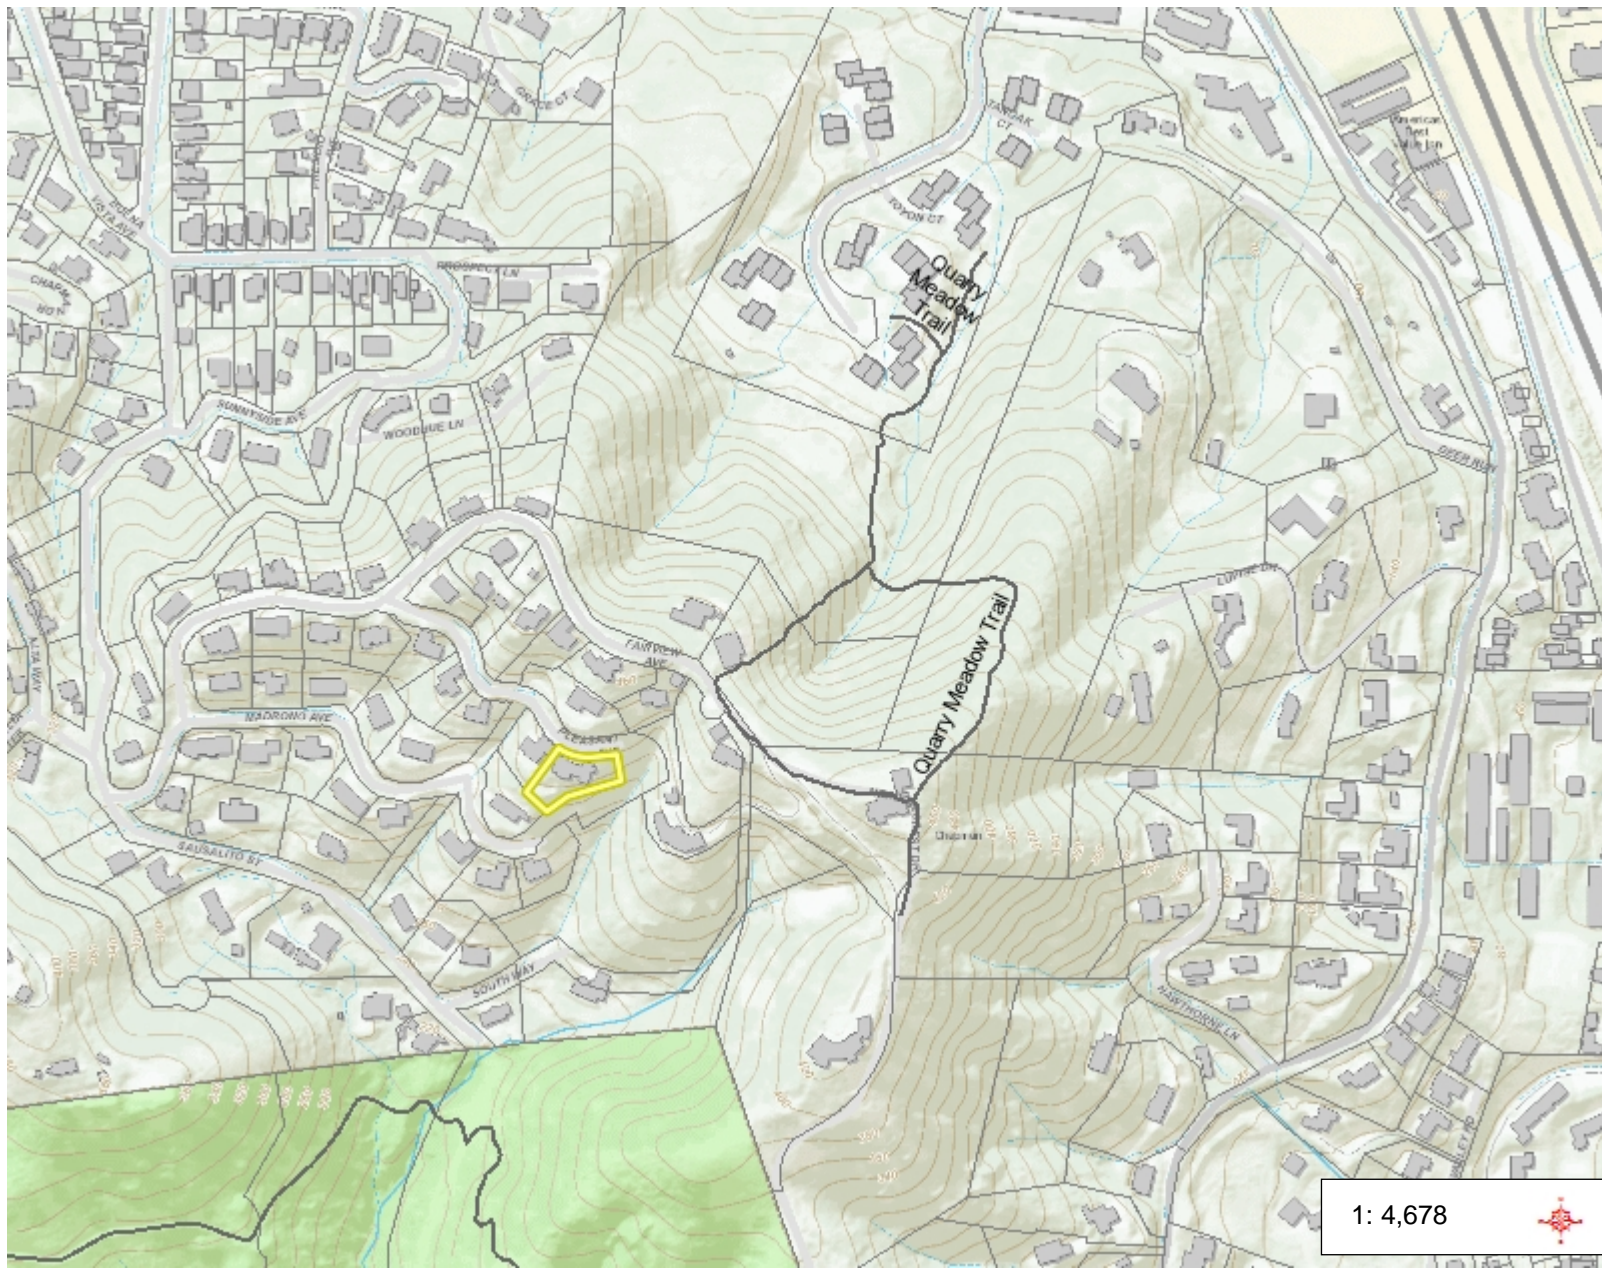

Quarry Meadow Trail

- Legend**
- Parcel Note
 - easement
 - centerline
 - Trail
 - Address
 - Parcel
 - Condominium Common Area
 - Mobile Home Pad
 - Community
 - Marin County Legal Boundary
 - Other Bay Area County
 - Letter of Map Change: Valid O
 - LOMC Approved
 - LOMC Denied

Notes