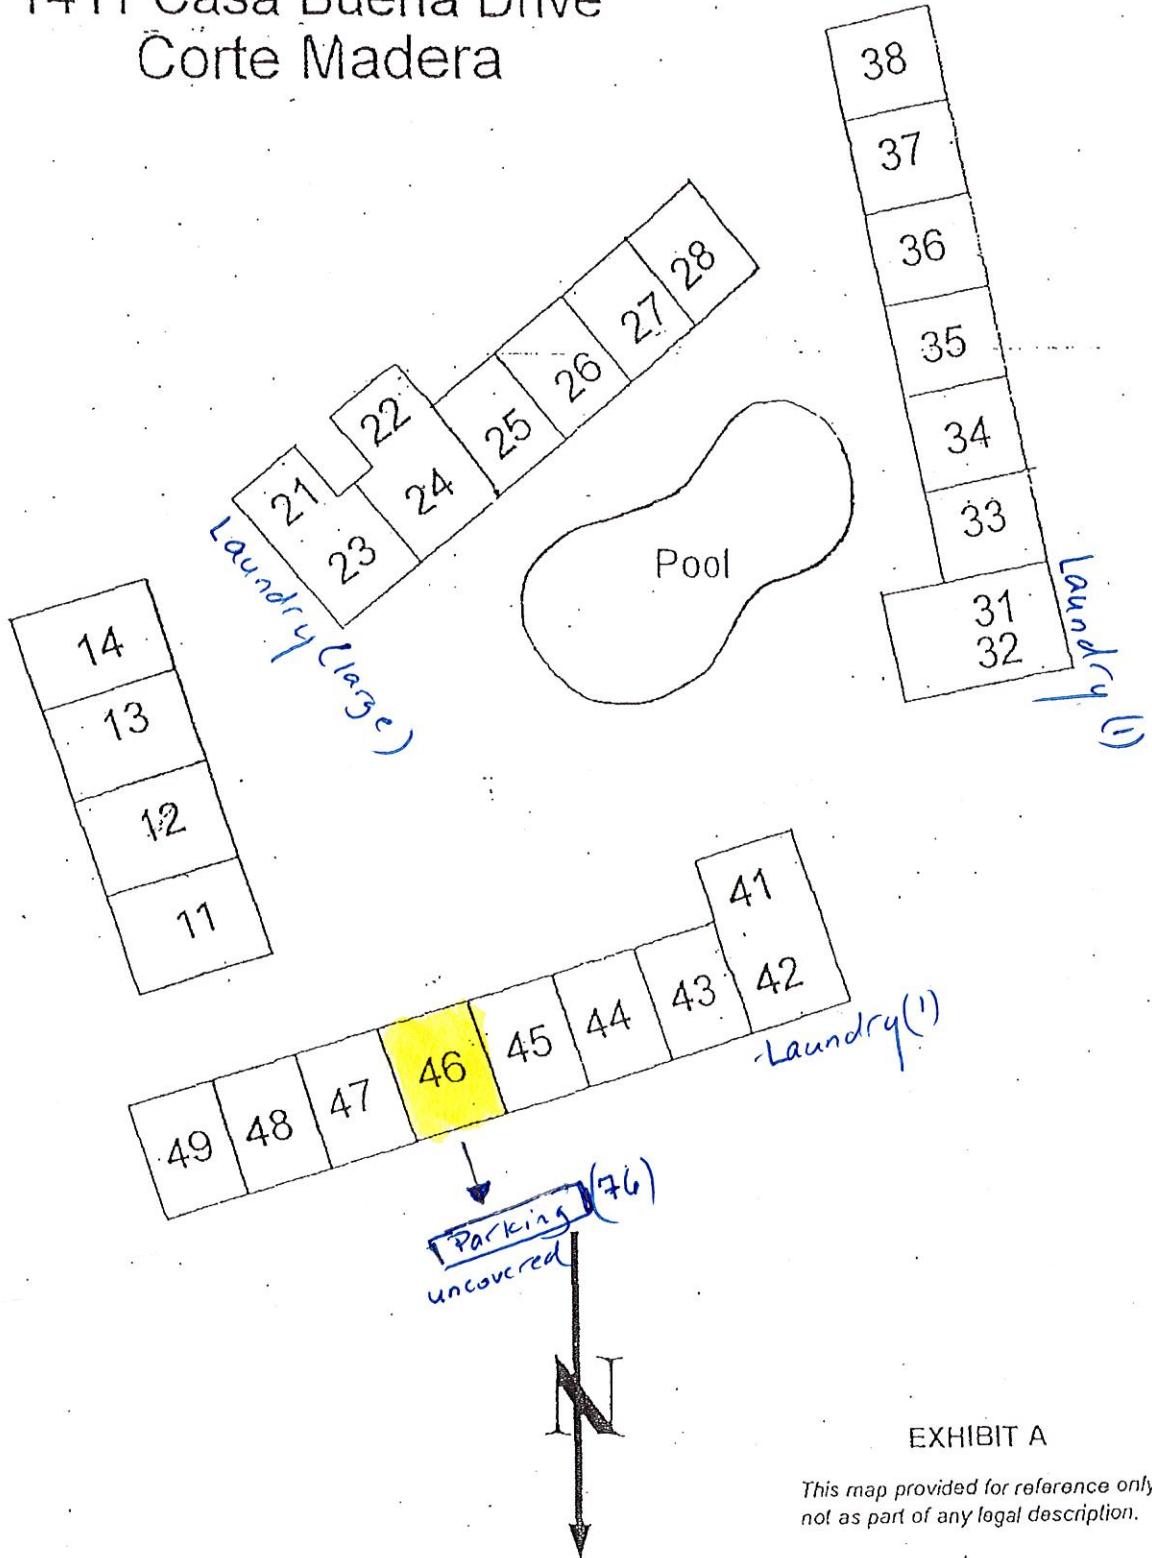

THE VILLAGE GREEN
CONDOMINIUM OWNERS
ASSOCIATION, INC.

1411 Casa Buena Drive
Corte Madera

EXHIBIT A

This map provided for reference only,
not as part of any legal description.